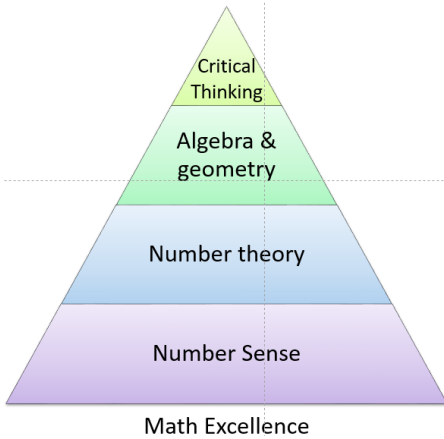

Pinnacle Intellect Is Proud To Announce Center For Math Excellence

Grades K - 6

“The universe was written in the language of Mathematics”
-- Galileo Galilei, Italian born polymath (1564-1642)

Pinnacle Intellect is proud to announce its trait as a center focused on building Math Excellence, with RISU infrastructure at the core.