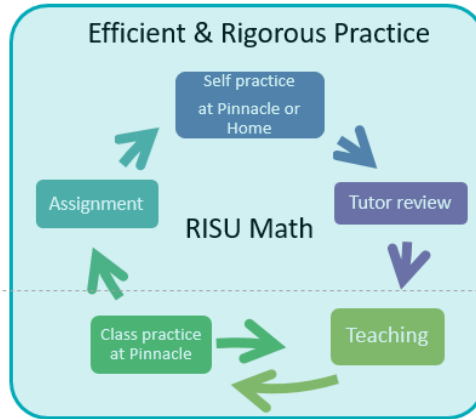

Pinnacle Intellect Is Proud To Announce Center For Math Excellence

Grades K - 6

“The universe was written in the language of Mathematics”
-- Galileo Galilei, Italian born polymath (1564-1642)

Pinnacle Intellect is proud to announce its trait as a center focused on building Math Excellence, with RISU infrastructure at the core.